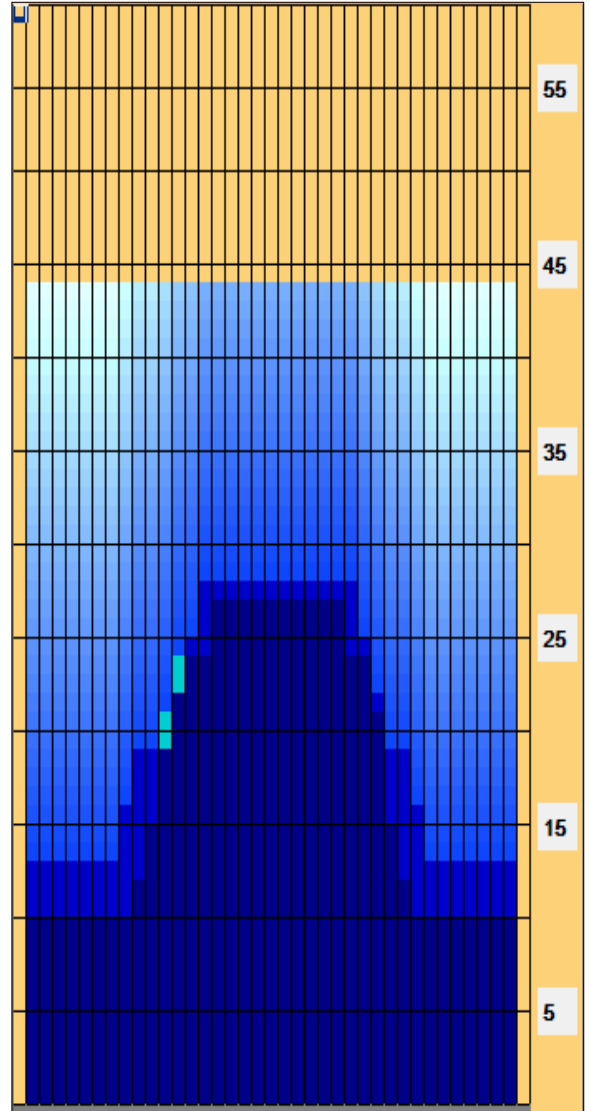

# Best Bowling Zličín - Dlouhé mazání

Oil Pattern Distance:	44 Feet	Reverse Brush Drop:	44 Feet	Oil Per Board:	50 uL
Forward Oil Total:	14.2 mL	Reverse Oil Total:	9.85 mL	Volume Oil Total:	24.05 mL
Forward Boards Crossed:	284 Boards	Reverse Boards Crossed:	197 Boards	Total Boards Crossed:	481 Boards

	Start	Stop	Loads	Speed	Crossed	Start	End	Feet	T.Oil
1	2L	2R	5	18	185	0.0	10.2	10.2	9250
2	10L	10R	1	18	21	10.2	12.7	2.5	1050
3	11L	11R	1	18	19	12.7	15.2	2.5	950
4	12L	12R	2	22	34	15.2	21.4	6.2	1700
5	13L	13R	1	22	15	21.4	24.5	3.1	750
6	16L	15R	1	22	10	24.5	27.6	3.1	500
7	2L	2R	0	22	0	27.6	36.0	8.4	0
8	2L	2R	0	26	0	36.0	44.0	8.0	0

Forward Reverse More

	Start	Stop	Loads	Speed	Crossed	Start	End	Feet	T.Oil
1	2L	2R	0	30	0	44.0	28.0	-16.0	0
2	15L	14R	1	22	12	28.0	24.9	-3.1	600
3	14L	13R	1	22	14	24.9	21.8	-3.1	700
4	13L	12R	1	22	16	21.8	18.7	-3.1	800
5	10L	10R	1	22	21	18.7	15.6	-3.1	1050
6	9L	9R	1	18	23	15.6	13.1	-2.5	1150
7	2L	2R	3	14	111	13.1	7.2	-5.9	5550
8	2L	2R	0	14	0	7.2	0.0	-7.2	0

Forward Reverse More

Conditioner:  
Infinity

TransferType:  
Transfer Roller

Forward

Reverse

Combined

Buff

Item	3L-7L:18L-18R	8L-12L:18L-18R	13L-17L:18L-18R	18L-18R:17R-13R	18L-18R:12R-8R	18L-18R:7R-3R
Description	Outside Track:Middle	Middle Track:Middle	Inside Track:Middle	Middle:Inside Track	Middle:Middle Track	Middle:Outside Track
Track Zone Ratio	2.38	1.76	1.07	1.03	1.73	2.38